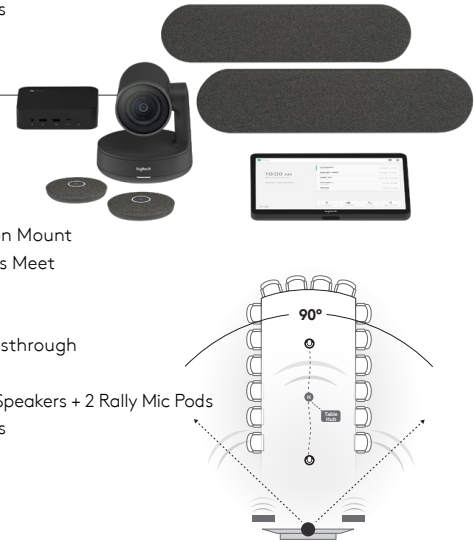

TAP MEDIUM ROOM BUNDLE

LOGI P/N: TAPGOOGLEMEDIUM
SYNNEX P/N: LOG-TAPGOOGLEMEDIUM

The Rally video conferencing system further improves the video conferencing experience with its vocal clarity, whisper-quiet mechanical Pan/Tilt/Zoom, 15X HD zoom, 90° field of view, and 4K sensor, combined with Logitech's RightSense™ technologies that automatically frame human figures and optimize color and luminance for human faces.

- WHAT'S INCLUDED:**
- Logitech Tap Touch Controller
 - Logitech Strong USB 10m
 - Configured Chromebox
 - PC Mount and Rally Camera Solution Mount
 - Pre-configured for Google Hangouts Meet
 - One 3m HDMI cables
 - One 16 ft CAT6 cable
 - One 9 ft Micro USB cable for AV Passthrough
 - Rally Camera
 - Rally Display + Table Hubs + Rally Speaker + Mic Pod
 - Remote control + Connection cables

TAP LARGE ROOM BUNDLE

LOGI P/N: TAPGOOGLELARGE
SYNNEX P/N: LOG-TAPGOOGLELARGE

Rally Plus brings all of the benefits of Rally to larger spaces. With two beam-forming mic pods and two rare-magnet speakers, up to sixteen participants can be seen and heard with near-perfect clarity. Additional mic pods (sold separately, maximum 7) can bring the Rally conferencing system to groups of up to 46 people. This modular solution is the perfect fit for large conference rooms.

- WHAT'S INCLUDED:**
- Logitech Tap Touch Controller
 - Logitech Strong USB 10m
 - Configured Chromebox
 - PC Mount and Rally Camera Solution Mount
 - Pre-configured for Google Hangouts Meet
 - One 3m HDMI cables
 - One 16 ft CAT6 cable
 - One 9 ft Micro USB cable for AV Passthrough
 - Rally Camera
 - Rally Display + Table Hubs + 2 Rally Speakers + 2 Rally Mic Pods
 - Remote control + Connection cables