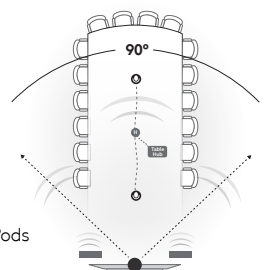

TAP LARGE ROOM BUNDLE

LOGI P/N: TAPMSTLARGE
SYNNEX P/N: LOG-TAPMSTLARGE

Rally Plus brings all of the benefits of Rally to larger spaces. With two beam-forming mic pods and two rare-magnet speakers, up to sixteen participants can be seen and heard with near-perfect clarity. Additional mic pods (sold separately, maximum 7) can bring the Rally conferencing system to groups of up to 46 people. This modular solution is the perfect fit for large conference rooms.

1. **WHAT'S INCLUDED:**
2. Logitech Tap Touch Controller
   - Logitech Strong USB 10m
   - Configured Intel NUC
   - PC Mount and Rally Camera Solution Mount
   - Pre-configured for Microsoft Teams Rooms
   - 90 days of Jumpstart Support
   - One 3m HDMI cables
   - One 16 ft CAT6 cable
   - One 9 ft Micro USB cable for AV Passthrough
   - Rally Camera
   - Rally Display + Table Hubs + 2 Rally Speakers + 2 Rally Mic Pods
   - Remote control + Connection cables