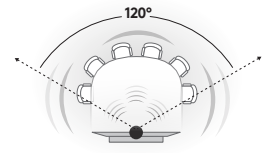

TAP SMALL ROOM BUNDLE

LOGI P/N: TAPMSTSMALL
SYNNEX P/N: LOG-TAPMSTSMALL

The MeetUp conference camera further improves the Logitech Tapvideo conferencing experience with super-wide 120° degree field of view, pan/tilt lens, 4K Ultra HD, and 3 camera presets. Integrated audio optimized for huddle rooms. Three beamforming mics and a custom tuned speaker ensure everyone is seen and heard.

1. **WHAT'S INCLUDED:**
2. Logitech Tap Touch Controller
   - Logitech Strong USB 10m
   - Configured Intel NUC
   - PC Mount
   - Pre-configured for Microsoft Teams Rooms
   - 90 days of Jumpstart Support
   - One 3m HDMI cables
   - One 16 ft CAT6 cable
   - One 9 ft Micro USB cable for AV Passthrough
   - MeetUp ConferenceCam + Remote
   - 16 ft USB cable
   - Meetup wall mount and hardware