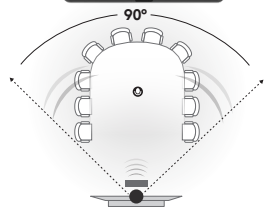

TAP MEDIUM ROOM BUNDLE

LOGI P/N: TAPMSTMEDIUM
SYNNEX P/N: LOG-TAPMSTMEDIUM

The Rally video conferencing system further improves the video conferencing experience with its vocal clarity, whisper-quiet mechanical Pan/Tilt/Zoom, 15X HD zoom, 90° field of view, and 4K sensor, combined with Logitech's RightSense™ technologies that automatically frame human figures and optimize color and luminance for human faces.

1. **WHAT'S INCLUDED:**
2. Logitech Tap Touch Controller
   - Logitech Strong USB 10m
   - Configured Intel NUC
   - PC Mount and Rally Camera Solution Mount
   - Pre-configured for Microsoft Teams Rooms
   - 90 days of Jumpstart Support
   - One 3m HDMI cables
   - One 16 ft CAT6 cable
   - One 9 ft Micro USB cable for AV Passthrough
   - Rally Camera
   - Rally Display + Table Hubs + Rally Speaker + Mic Pod
   - Remote control + Connection cables